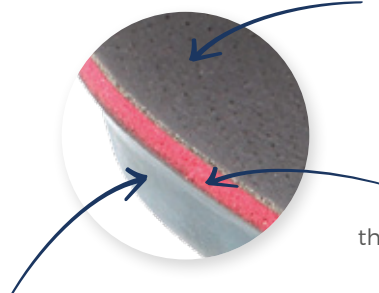

Podowell
Extra Confort

EXTRA C F

EXTRA C H

Colour : **Brown**

Sizes : **35-46**

OnSteam® lining to absorb moisture and let the foot breathe

Poron® slow memory layer that allows **great comfort thanks to a perfect pressure distribution**